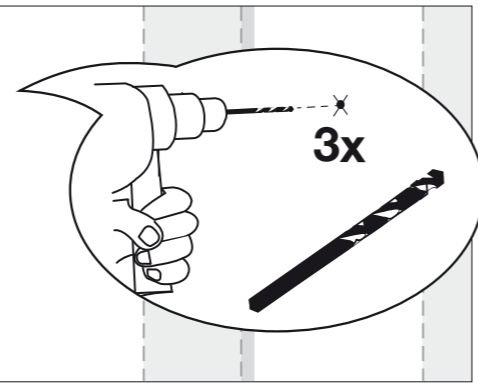

	4x	M4 x 12mm		4x	M6 x 20mm
	4x	M4 x 20mm		4x	M8 x 12mm
	4x	M4 x 45mm		4x	M8 x 20mm
	4x	M6 x 12mm		4x	M8 x 45mm
				4x	M6
- (F) 4x 10mm
- (G) 1x 4mm

3

4

MIN VESA 75 X 75
 MAX VESA 200 X 200

Max.
109cm/43"

14-21

! min. 10mm