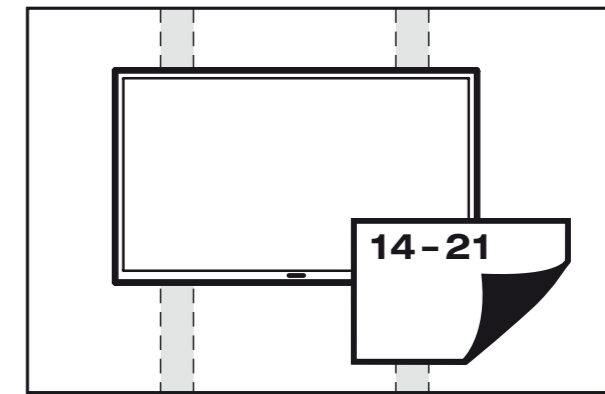

	4x	M4 x 12mm		4x	M6 x 20mm
	4x	M4 x 20mm		4x	M8 x 12mm
	4x	M4 x 45mm		4x	M8 x 20mm
	4x	M6 x 12mm		4x	M8 x 45mm
				4x	M6
- (F) 4x 10mm
- (G) 1x 4mm

3

4

MIN VESA 75 X 75
 MAX VESA 200 X 200

Max.
109cm/43"

14-21

! min. 10mm