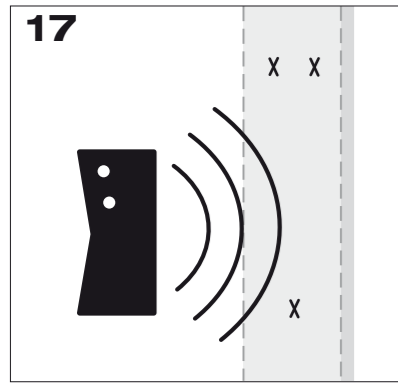

	4x	M4 x 12mm		4x	M6 x 20mm
	4x	M4 x 20mm		4x	M8 x 12mm
	4x	M4 x 45mm		4x	M8 x 20mm
	4x	M6 x 12mm		4x	M8 x 45mm
				4x	M6
- (F) 4x 10mm
- (G) 1x 4mm

3

4

MIN VESA 75 X 75
 MAX VESA 200 X 200

Max.
109cm/43"

14-21

! min. 10mm