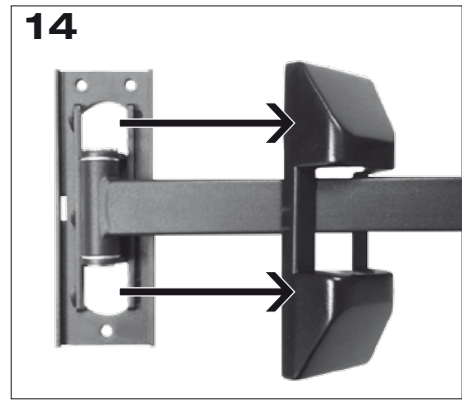

	4x	M4 x 12mm		4x	M6 x 20mm
	4x	M4 x 20mm		4x	M8 x 12mm
	4x	M4 x 45mm		4x	M8 x 20mm
	4x	M6 x 12mm		4x	M8 x 45mm
				4x	M6
- (F) 4x 10mm
- (G) 1x 4mm

3

4

MIN VESA 75 X 75
 MAX VESA 200 X 200

Max.
109cm/43"

14-21

! min. 10mm