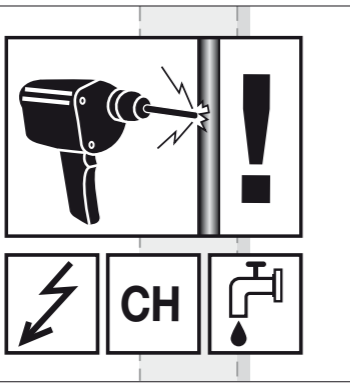

14-21

! min. 10mm