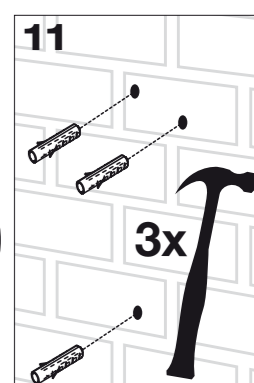

	4x	M4 x 12mm		4x	M6 x 20mm
	4x	M4 x 20mm		4x	M8 x 12mm
	4x	M4 x 45mm		4x	M8 x 20mm
	4x	M6 x 12mm		4x	M8 x 45mm
				4x	M6
- (F) 4x 10mm
- (G) 1x 4mm

3

4

MIN VESA 75 X 75
 MAX VESA 200 X 200

Max.
109cm/43"

14-21

! min. 10mm