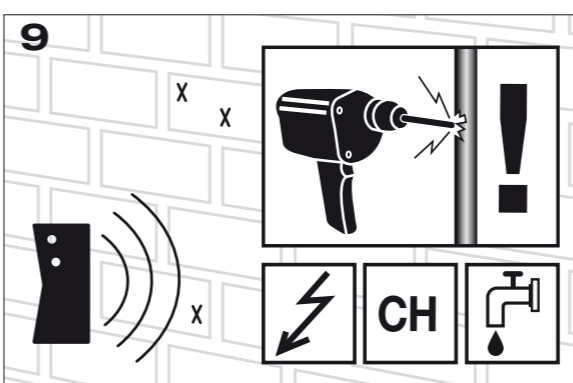

	4x	M4 x 12mm		4x	M6 x 20mm
	4x	M4 x 20mm		4x	M8 x 12mm
	4x	M4 x 45mm		4x	M8 x 20mm
	4x	M6 x 12mm		4x	M8 x 45mm
				4x	M6
- (F) 4x 10mm
- (G) 1x 4mm

3

4

MIN VESA 75 X 75
 MAX VESA 200 X 200

Max.
109cm/43"