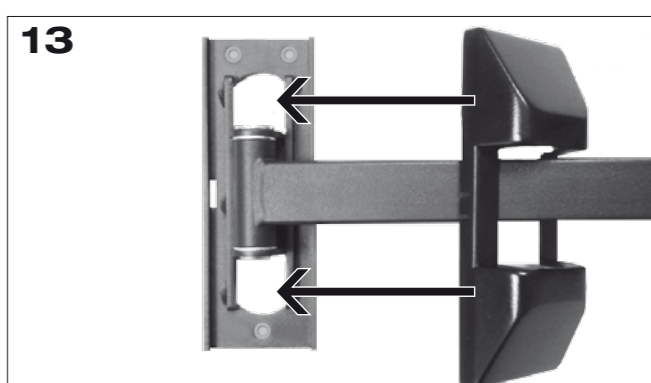

	4x	M4 x 12mm		4x	M6 x 20mm
	4x	M4 x 20mm		4x	M8 x 12mm
	4x	M4 x 45mm		4x	M8 x 20mm
	4x	M6 x 12mm		4x	M8 x 45mm
				4x	M6
- (F) 4x 10mm
- (G) 1x 4mm

3

4

MIN VESA 75 X 75
 MAX VESA 200 X 200

Max.
109cm/43"

14-21

! min. 10mm