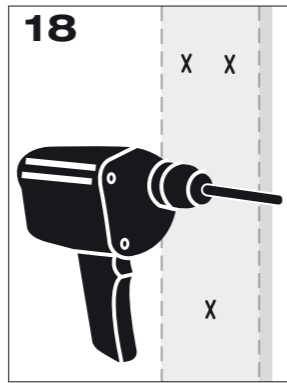

	4x	M4 x 12mm		4x	M6 x 20mm
	4x	M4 x 20mm		4x	M8 x 12mm
	4x	M4 x 45mm		4x	M8 x 20mm
	4x	M6 x 12mm		4x	M8 x 45mm
				4x	M6
- (F) 4x 10mm
- (G) 1x 4mm

3

4

MIN VESA 75 X 75
 MAX VESA 200 X 200

Max.
109cm/43"

14-21

! min. 10mm